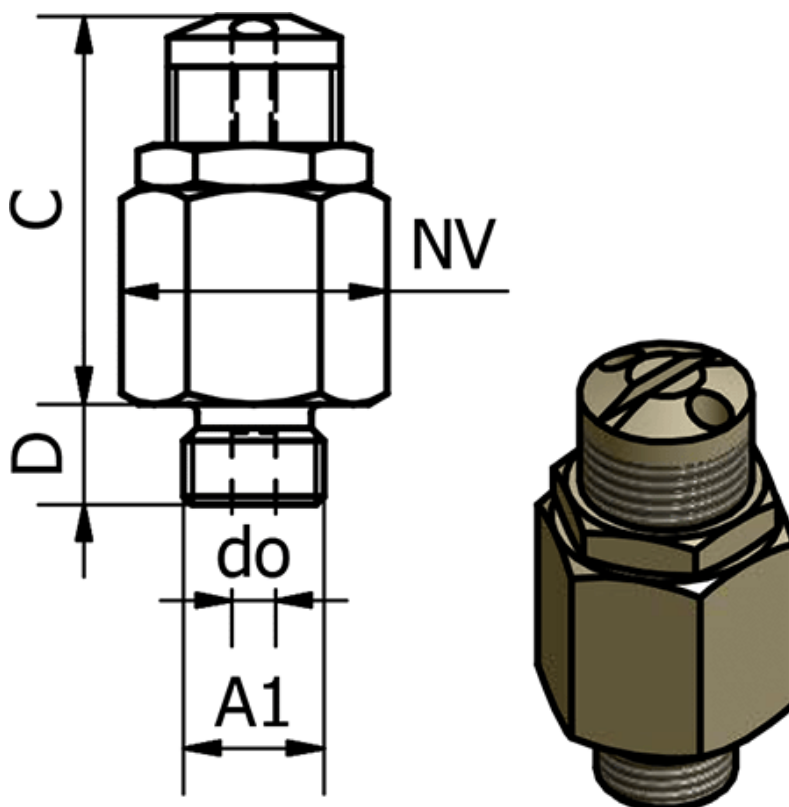

# Data Sheet

Article number: 58621812ES

Description: Mini safety valve 218.12-ES, - G 1/8"

## Measures

C	= 27
D	= 7
do	= 3
NV	= 16
Set pressure	= 3 - 7 bar
Thread A1	= G 1/8"